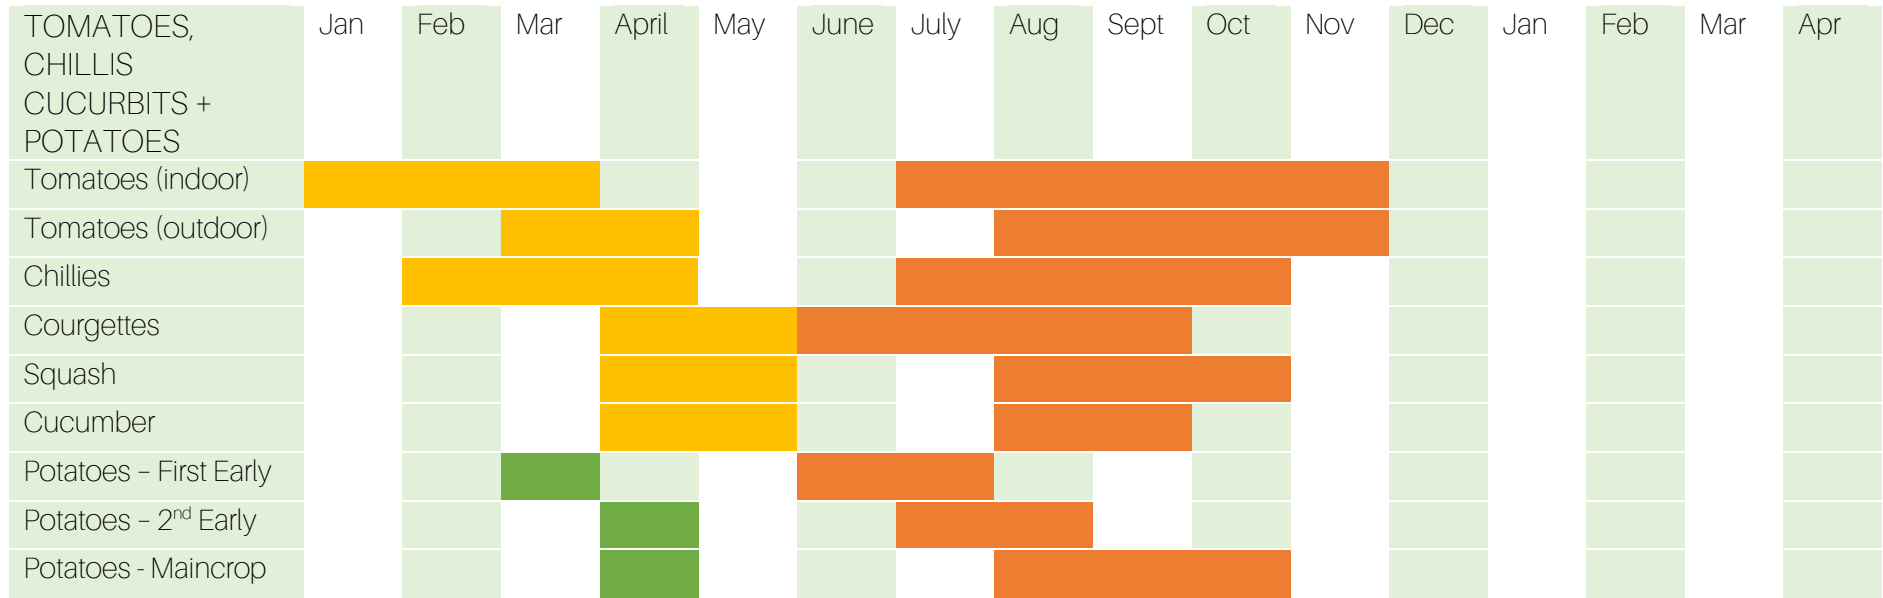

SOWING AND HARVESTING TIMES

KEY

KEY

KEY

 SOW

 PLANT

 HARVEST

 SOW AND HARVEST