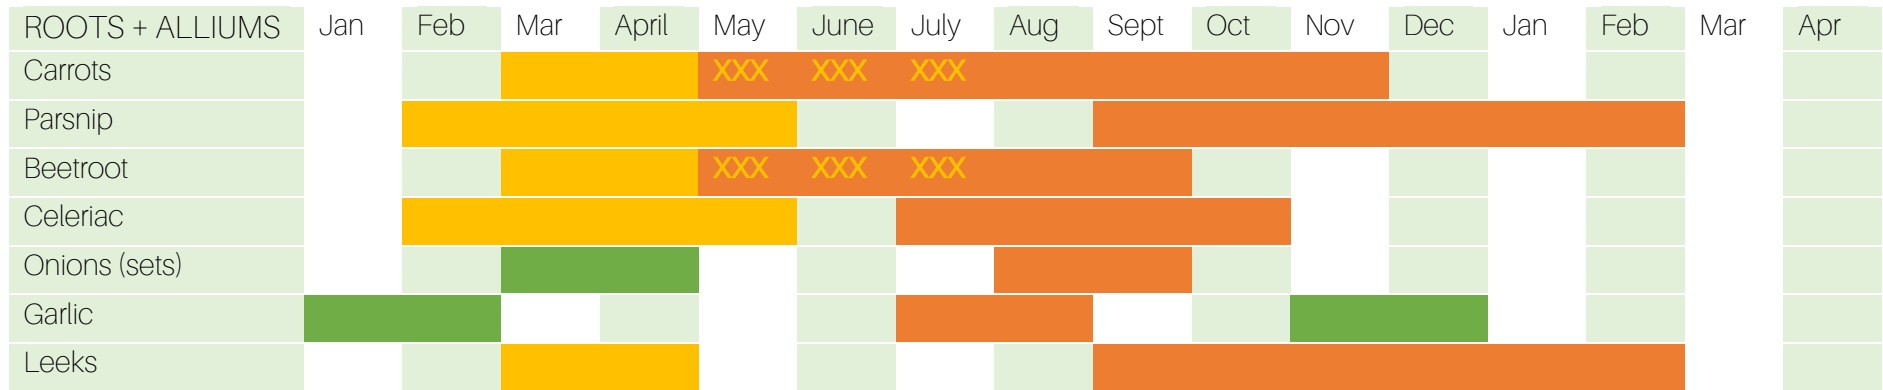

SOWING AND HARVESTING TIMES

KEY

KEY

KEY

 SOW

 PLANT

 HARVEST

 SOW AND HARVEST