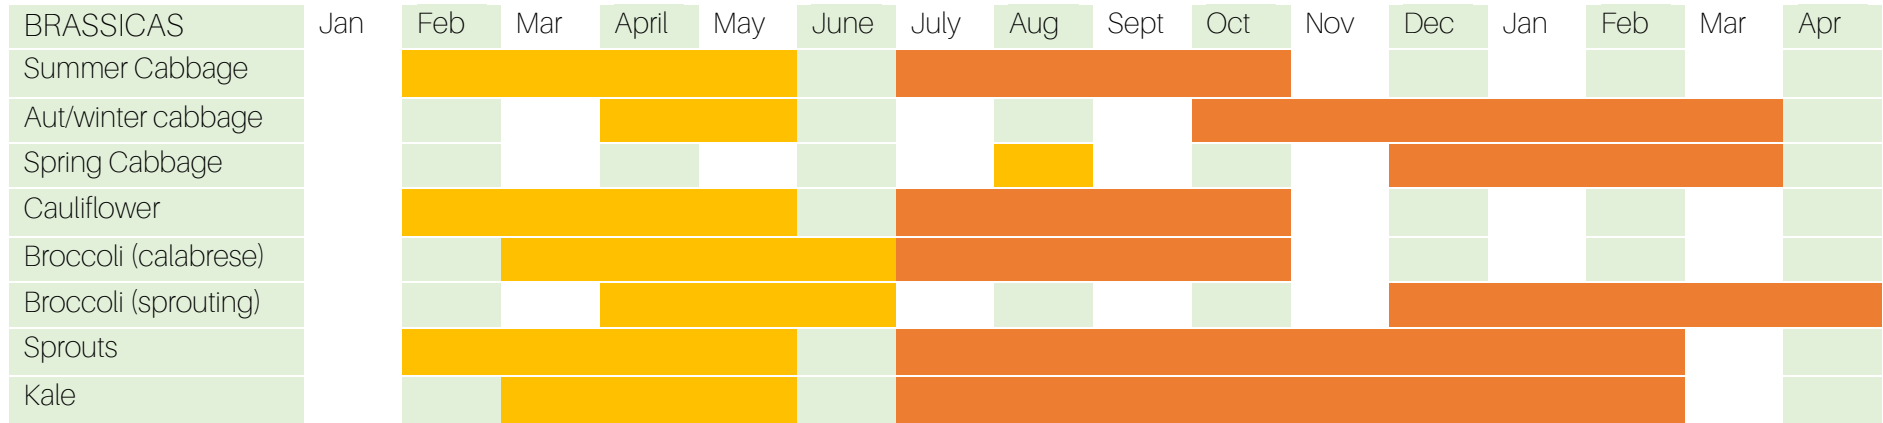

SOWING AND HARVESTING TIMES

KEY

KEY

KEY

 SOW

 PLANT

 HARVEST

 SOW AND HARVEST