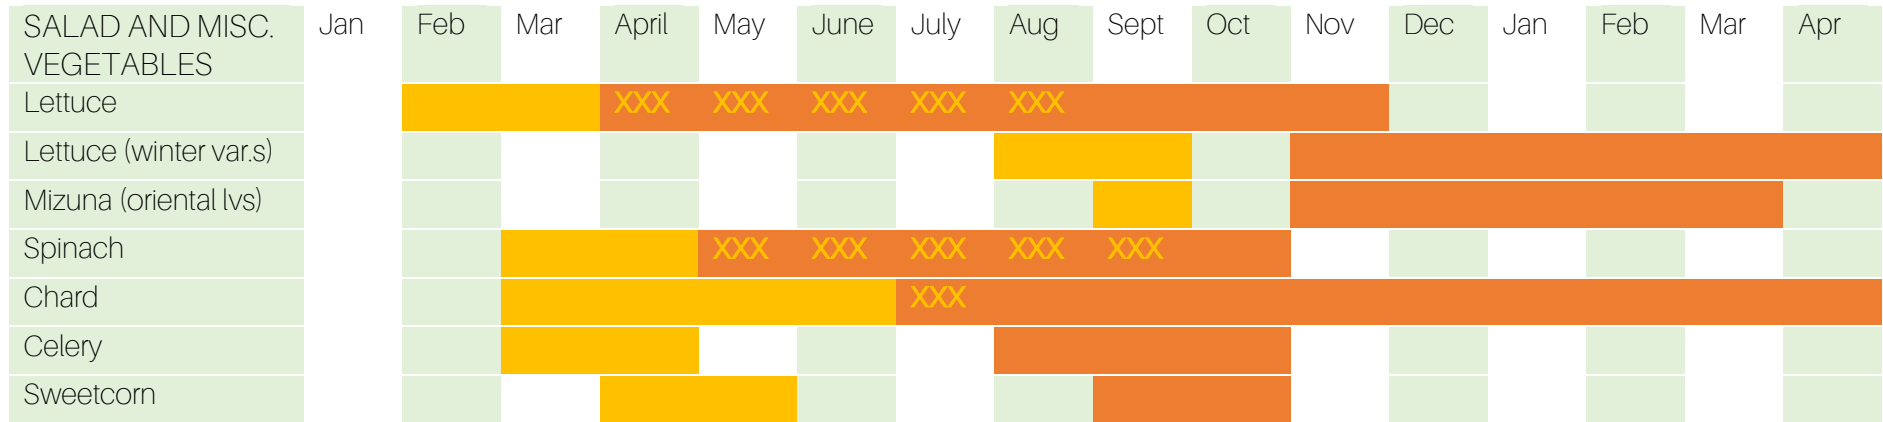

SOWING AND HARVESTING TIMES

KEY

KEY

KEY

 SOW

 PLANT

 HARVEST

 SOW AND HARVEST